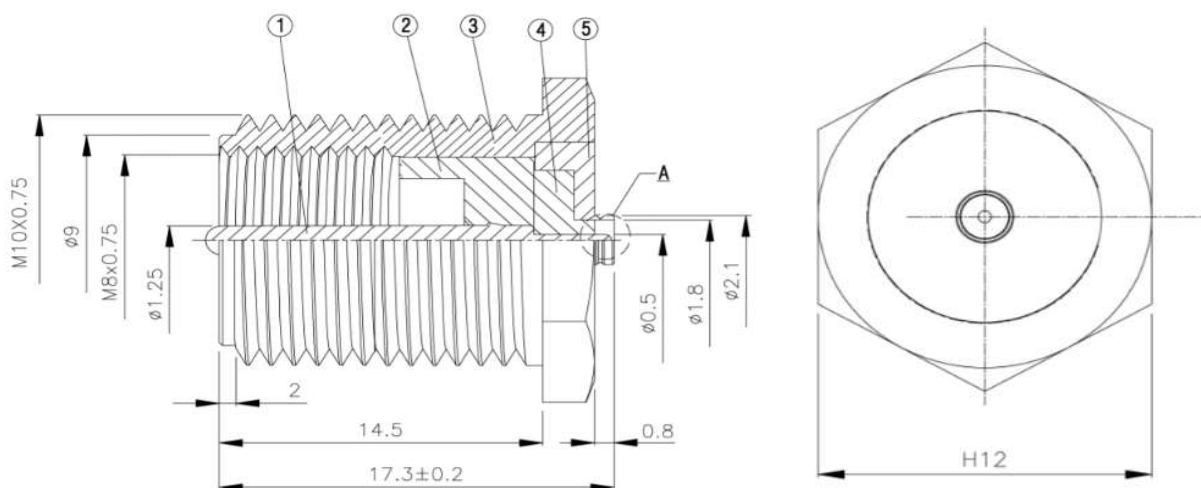

# NI-136 FME Einbaubuchse / U.FL. Anschluss

VIEW A

NO	DESCRIPTION	MATERIAL	Q'TY	FINISH
1	PIN	BRASS	1	GOLD
2	INSULATION 1	TEFLON	1	TEFLON
3	BODY 1	BRASS	1	NICKEL
4	INSULATION 2	TEFLON	1	TEFLON
5	BODY 2	BRASS	1	GOLD